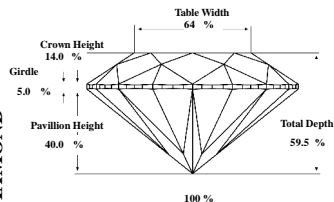

IGL

GEMOLOGICAL GRADING REPORT

December 02, 2021
Diamond Report: 9719191
Shape & Cutting Style Round Brilliant
Measurements 6.86 x 6.84 x 4.08 mm
Grading Results - IGL 4C's
Carat Weight 1.24 carat
Color Grade Fancy Yellow
Clarity Grade VS2
Cut Grade Excellent
Additional Grading Characteristics
Polish Good
Symmetry Good
Girdle Medium
Fluorescence Medium
Comments
Clarity Enhanced.

Laser Script
Insurance Replacement Value

IGL G9719191
5,206.00 $

* Profile for representation purposes only