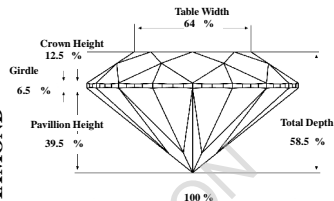

IGL

GEMOLOGICAL GRADING REPORT

August 09, 2021
 Diamond Report: 9718321
 Shape & Cutting Style Round Brilliant
 Measurements 5.11 x 5.10 x 2.99 mm
 Grading Results - IGL 4C's
 Carat Weight 0.52 carat
 Color Grade Fancy Sky Blue
 Clarity Grade SI3
 Cut Grade Good
 Additional Grading Characteristics
 Polish Very Good
 Symmetry Very Good
 Girdle Slightly Thick
 Fluorescence Very Slight
 Comments
 Color Enhanced.

Laser Script
 Insurance Replacement Value

IGL G9718321
 757.00 \$

* Profile for representation purposes only

100% NATURAL DIAMOND
Conflict Free Diamond

IGL GRADING SCALES

COLOR		CLARITY	CUT	
COLORLESS NEAR NEAR FAINT VERY LIGHT YELLOW	D	FLAWLESS	EXCELLENT	
	E			
	F	INTERNALLY FLAWLESS	VERY GOOD	
	G			
	H	VVS1	VERY VERY SLIGHTLY INCLUDED	
	I	VVS2		
	J	VS1	VERY SLIGHTLY INCLUDED	GOOD
	K			
	L	VS2	SLIGHTLY INCLUDED	FAIR
	M	SI1		
	N	SI2		
O	SI3	INCLUDED	POOR	
P	11			
Q	12			
R	13			
S				
T				
U				
V				
W				
X				
Y				
Z				