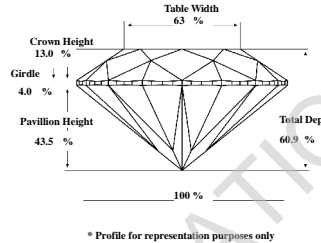

Shape & Cutting Style: **Round Brilliant**
Measurements: 7.21 x 7.09 x 4.35 mm

Grading Results - IGL 4C's

Carat Weight: **1.38 Ct.**
Color Grade: **Fancy Canary Yellow**
Clarity Grade: **VVS1**
Cut Grade: **Excellent**

Laser Script: **IGL G9712998**

Insurance Replacement Value: **13,058.00 \$**

100% NATURAL DIAMOND

Conflict Free Diamond

| IGL COLOR SCALE | |
|-----------------|---|
| COLORLESS | D |
| | E |
| | F |
| NEAR COLORLESS | G |
| | H |
| | I |
| | J |
| FAINT | K |
| | L |
| | M |
| | N |
| VERY LIGHT | O |
| | P |
| | Q |
| | R |
| LIGHT YELLOW | S |
| | T |
| | U |
| | V |
| | W |
| | X |
| | Y |
| | Z |