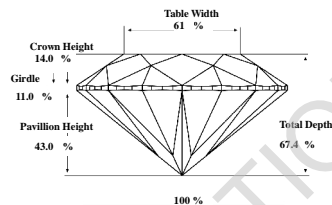

December 27, 2019

Diamond Report:

9712530

Shape & Cutting Style

Round Brilliant

Measurements

5.82 x 5.81 x 3.92 mm

Grading Results - IGL 4C's

Carat Weight

0.93 Ct.

Color Grade

I

Clarity Grade

VS2

Cut Grade

Fair

Additional Grading Characteristics

Finish

Very Good

Polish

Very Good

Symmetry

Very Thick

Girdle

Fluorescence

Strong

Comments

Clarity Enhanced.

100% NATURAL DIAMOND

Conflict Free Diamond

* Profile for representation purposes only