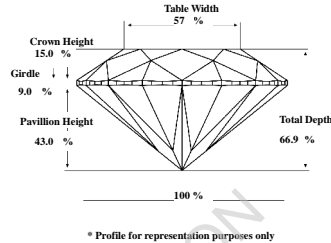

9712143

Shape & Cutting Style

Round Brilliant

Measurements

5.34 x 5.30 x 3.56 mm

Grading Results - IGL 4C's

Carat Weight

0.69 Ct.

IGL COLOR SCALE	
COLORLESS	D
	E
	F
NEAR COLORLESS	G
	H
	I
	J
FAINT	K
	L
	M
	N
VERY LIGHT	O
	P
	Q
	R
LIGHT YELLOW	S
	T
	U
	V
	W
	X
	Y
	Z

IGL CLARITY SCALE	
FLAWLESS	IF
VERY VERY SLIGHTLY INCLUDED	VVS1
	VVS2
VERY SLIGHTLY INCLUDED	VS1
	VS2
SLIGHTLY INCLUDED	SI1
	SI2
	SI3
INCLUDED	I1
	I2
	I3