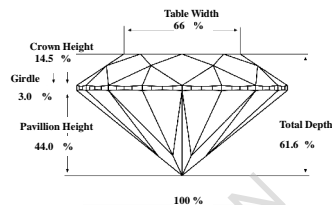

November 04, 2019

Diamond Report:

9711851

Shape & Cutting Style

Round Brilliant

Measurements

6.17 x 6.11 x 3.78 mm

Grading Results - IGL 4C's

Carat Weight

0.90 Ct.

Color Grade

Natural Fancy Brown

Clarity Grade

S12

Cut Grade

Very Good

Additional Grading Characteristics

Finish

Good

Polish

Symmetry

Very Good

Girdle

Medium

Fluorescence

Medium

Comments

Clarity Enhanced.

100% NATURAL DIAMOND

Conflict Free Diamond

* Profile for representation purposes only