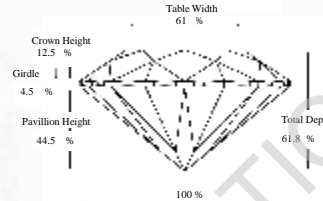

IGL GEMOLOGICAL REPORT

July 21, 2019

Diamond Report: **9710850**

Shape & Cutting Style **Round Brilliant**
Measurements 7.50 x 7.45 x 4.62 mm

Grading Results - IGL 4C's

Carat Weight **1.60 Ct.**
Color Grade **Fancy vivid yellowish green**
Clarity Grade **S12**
Cut Grade **Excellent**

Additional Grading Characteristics

Finish **Good**
Polish **Very Good**
Symmetry **Medium**
Girdle **Medium**
Fluorescence **Medium**

Comments

Color Enhanced.

100% NATURAL DIAMOND

Conflict Free Diamond

* Profile for representation purposes only