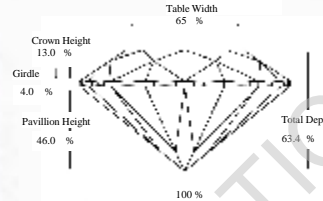

IGL GEMOLOGICAL REPORT

July 19, 2019

Diamond Report: **9710817**

Shape & Cutting Style **Round Brilliant**
Measurements **5.08 x 4.98 x 3.19 mm**

Grading Results - IGL 4C's

Carat Weight **0.50 Ct.**
Color Grade **Fancy vivid green**
Clarity Grade **VVS2**
Cut Grade **Very Good**

Additional Grading Characteristics

Finish **Good**
Polish **Very Good**
Symmetry **Slightly Thick**
Girdle **None**
Fluorescence **None**

Comments

Color Enhanced.

100% NATURAL DIAMOND

Conflict Free Diamond

* Profile for representation purposes only