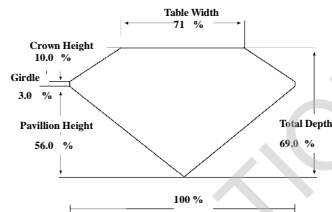

December 27, 2019

Diamond Report:

942957

Shape & Cutting Style

Princess

Measurements

5.55 x 5.51 x 3.79 mm

Grading Results - IGL 4C's

Carat Weight

1.00 Ct.

Color Grade

G

Clarity Grade

S13

Additional Grading Characteristics

Finish

Good

Polish

Good

Symmetry

Girdle

Medium

Fluorescence

Medium

Comments

Clarity Enhanced.

100% NATURAL DIAMOND

Conflict Free Diamond

* Profile for representation purposes only