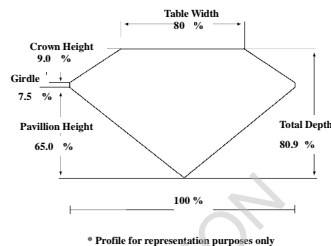

November 04, 2019

Diamond Report:

942908

Shape & Cutting Style

Princess

Measurements

3.91 x 3.83 x 3.10 mm

Grading Results - IGL 4C's

Carat Weight

0.41 Ct.

Color Grade

I

Clarity Grade

VVS2

Additional Grading Characteristics

Finish

Polish

Very Good

Symmetry

Excellent

Girdle

Slightly Thick

Fluorescence

Medium

Comments

"IDEAL SHAPE"- The quality of the shape of this diamond achieves the optimal dispersion of light and brilliance.
Clarity Enhanced.

100% NATURAL DIAMOND

Conflict Free Diamond

Laser Script

IGL G942908

Insurance Replacement Value

560.00 $