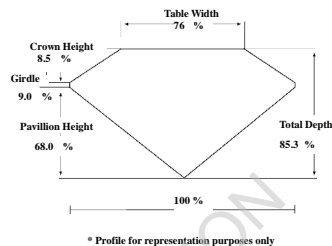

November 04, 2019

Diamond Report:

942905

Shape & Cutting Style

Princess

Measurements

5.19 x 4.36 x 3.72 mm

Grading Results - IGL 4C's

Carat Weight

0.74 Ct.

Color Grade

E

Clarity Grade

VVS1

Additional Grading Characteristics

Finish

Polish

Very Good

Symmetry

Excellent

Girdle

Thick

Fluorescence

Faint

Comments

"IDEAL SHAPE"- The quality of the shape of this diamond achieves the optimal dispersion of light and brilliance.
Clarity Enhanced.

100% NATURAL DIAMOND

Conflict Free Diamond

Laser Script

IGL G942905

Insurance Replacement Value

2,942.00 $