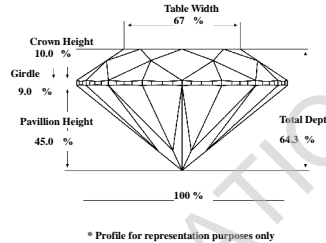

73584

Shape & Cutting Style

Round Brilliant

Measurements

4.89 x 4.76 x 3.10 mm

Grading Results - IGL 4C's

Carat Weight

0.48 Ct.

Comments

Laser Script

IGL G73584

Insurance Replacement Value

1,448.00 \$

100% NATURAL DIAMOND

Conflict Free Diamond

IGL COLOR SCALE	
COLORLESS	D
	E
	F
NEAR COLORLESS	G
	H
	I
	J
FAINT	K
	L
	M
VERY LIGHT	N
	O
	P
	Q
LIGHT YELLOW	R
	S
	T
	U
	V
	W
	X
	Y
Z	