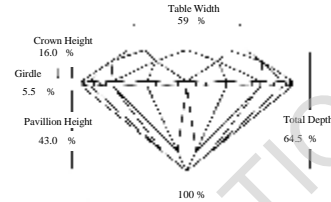

August 02, 2019

Diamond Report:

73257

Shape & Cutting Style

Round Brilliant

Measurements

5.35 x 5.31 x 3.43 mm

Grading Results - IGL 4C's

Carat Weight

0.62 Ct.

Color Grade

E

Clarity Grade

S13

Cut Grade

Excellent

Additional Grading Characteristics

Finish

Good

Polish

Symmetry

Very Good

Girdle

Slightly Thick

Fluorescence

Medium

Comments

100% NATURAL DIAMOND
Conflict Free Diamond

* Profile for representation purposes only