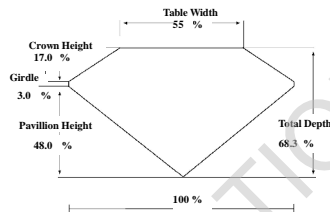

December 29, 2019

Diamond Report:

6436

Shape & Cutting Style

Marquise

Measurements

7.55 x 3.63 x 2.48 mm

Grading Results - IGL 4C's

Carat Weight

0.40 Ct.

Color Grade

D

Clarity Grade

SI1

Additional Grading Characteristics

Finish

Good

Polish

Good

Symmetry

Girdle

Medium

Fluorescence

None

Comments

100% NATURAL DIAMOND

Conflict Free Diamond

* Profile for representation purposes only